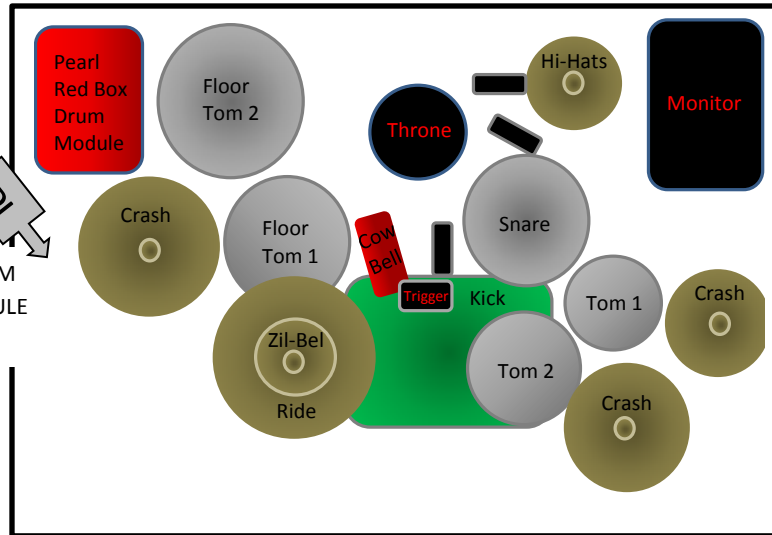

STEEL CITY CRUE STAGE PLOT

6 X 5 BANNER

GEYSER

1

EMPTY STACK

BASS STACK

6 X 5 BANNER

GEYSER

2

GUITAR STACK

EMPTY STACK

DRUM
MODULE
DI

ALESIS
SOUNDPAD

SOUNDPAD
DI

WEDGE
MONITOR

ACOUSTIC DI

WEDGE
MONITOR

LEAD VOCAL uses in-ear monitor system (we provide)
ACOUSTIC DI is a SansAmp DI (we provide)
DRUMMER uses head set microphone (we provide)
BASS AMP has built in DI Out